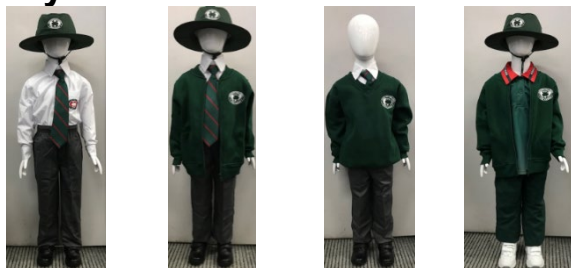

2022 School Uniform

SUMMER UNIFORM		WINTER UNIFORM	
GIRLS		GIRLS	
Culottes	Tartan (green & red)	Culottes	Tartan (green & red)
Blouse	White short sleeve with school crest	Blouse	White long sleeve with school crest (white long sleeved top underneath or White skivvy optional)
Socks	White	Socks	White
Shoes	Black	Tights/Stockings	Bottle green
Jumper or Jacket	Bottle green with school crest	Shoes	Black
Wide Brim Hat (hats are to be worn all year)	Bottle green with school crest	Jumper or Jacket	Bottle green with school crest
Sports Polo	Green and red with school crest	Tab Tie	Tartan
Sport Shorts	Bottle green with JRPS	Trackpant	Bottle green
SCHOOL BAG Bottle green with school crest		Parka	Green
BOYS		BOYS	
Shorts	Grey	Trousers	Grey
Shirt	White short sleeve with school crest	Shirt	White long sleeve with school crest (white long sleeved top underneath or White skivvy optional)
Socks	Grey (school colours optional)	Socks	Grey (school colours optional)
Shoes	Black	Shoes	Black
Jumper or Jacket	Bottle green with school crest	Jumper or Jacket	Bottle green with school crest
Wide Brim Hat (hats are worn all Year)	Bottle green with school crest	Tie	Bottle green with red stripe
Sports Polo	Green and red with school crest	Trackpant	Bottle green
Sport Shorts	Bottle green with JRPS	Parka	Green
SCHOOL BAG Bottle green with school crest			

Summer Uniforms examples

Boys

Girls

Winter Uniforms examples

Boys

Girls

2022 School Uniform